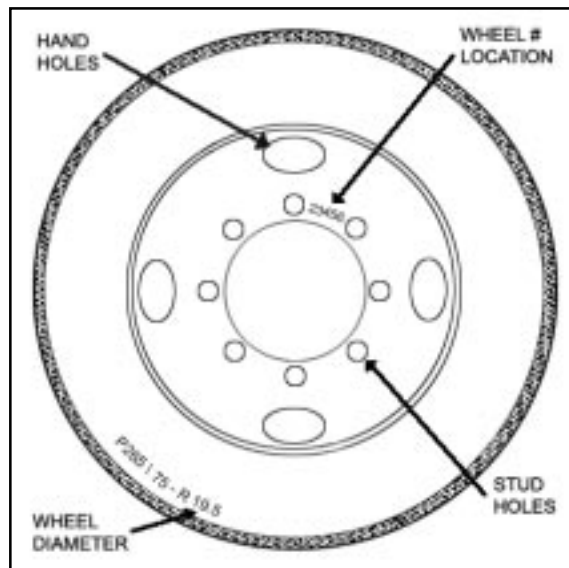

What You Need to Know

To Determine The Wheel Liner You Need:

- Locate the Rim Number on the Steel Wheel

- Diameter of Wheel

16.0" 16.5" 17.0" 17.5" 19.5" 22.5" 24.5"

- Number of Lugs

5 6 8 10

- Shape of Lug Nuts

- Number of Hand Holes

2

4

5

6

7

8

- Lug Nut Size (measure with socket)

30mm 32mm 33mm 38mm 41mm

- Width of the Wheel (stamped inside rim)

6" 6.5" 6.75" 7" 7.5" 8.25"

Lug Nut Conversion Chart

30mm	=	1-3/16"
32mm	=	1-1/4"
33mm	=	1-5/16"
38mm	=	1-1/2"
41mm	=	1-5/8"

Application:

Application applies to original equipment manufacturer's standard production wheels only.

Conditions:

Possession of this or other literature does not constitute an offer by Prime Industries, Inc. to sell to the possessor.

TO ORDER, CALL PRIME INDUSTRIES, INC. 1-800-446-1144