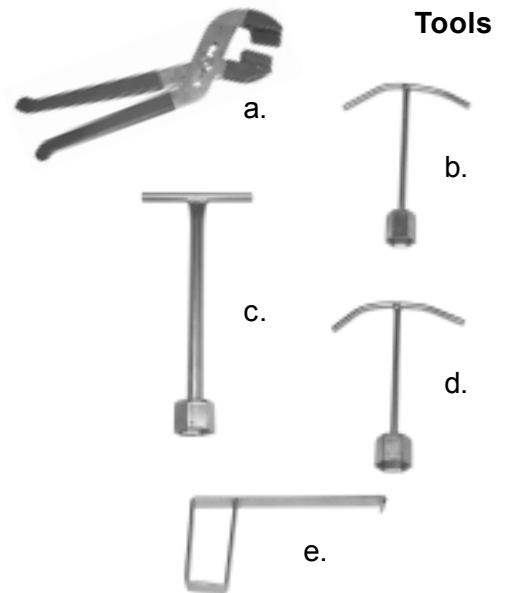

RV Products

P/N	Size	Hand Holes	Lugs	Years
5841-160	16"	8	8	'82-C

Snap-on Design
Single Wheel

Description
Single Wheel Cover w/Plastic
Retention Ring

For Use With:
Ford 3/4 Ton
Single Wheel

Set of Four (4)

Tools

P/N	Description
AA100L (a.)	Lug Cover Puller
58887-195F (b.)	Installation Tool 4948-160F, 4965-195F, 4989-195F, 4994-160F, 5842-170F, 5843-180F, 5848-160F, 5849-160F, 5888-195F 5889-195F, 5894-160F & 5899-170F
58988-195F/G (c.)	Installation Tool 5895-195, 5898-195F & 5898-195G
58156-225 (d.)	Installation Tool All Over the Lug 22.5" Sets
58587-160GFD (e.)	Installation Tool 5858-160GFD

Wheel Locks & Keys

P/N	Description
44100 (a.)	5/16"
44101 (b.)	Chrome Plated Lug Bolt, 12mm x 1.5
44102 (c.)	8mm

TO ORDER, CALL PRIME INDUSTRIES, INC. 1-800-446-1144